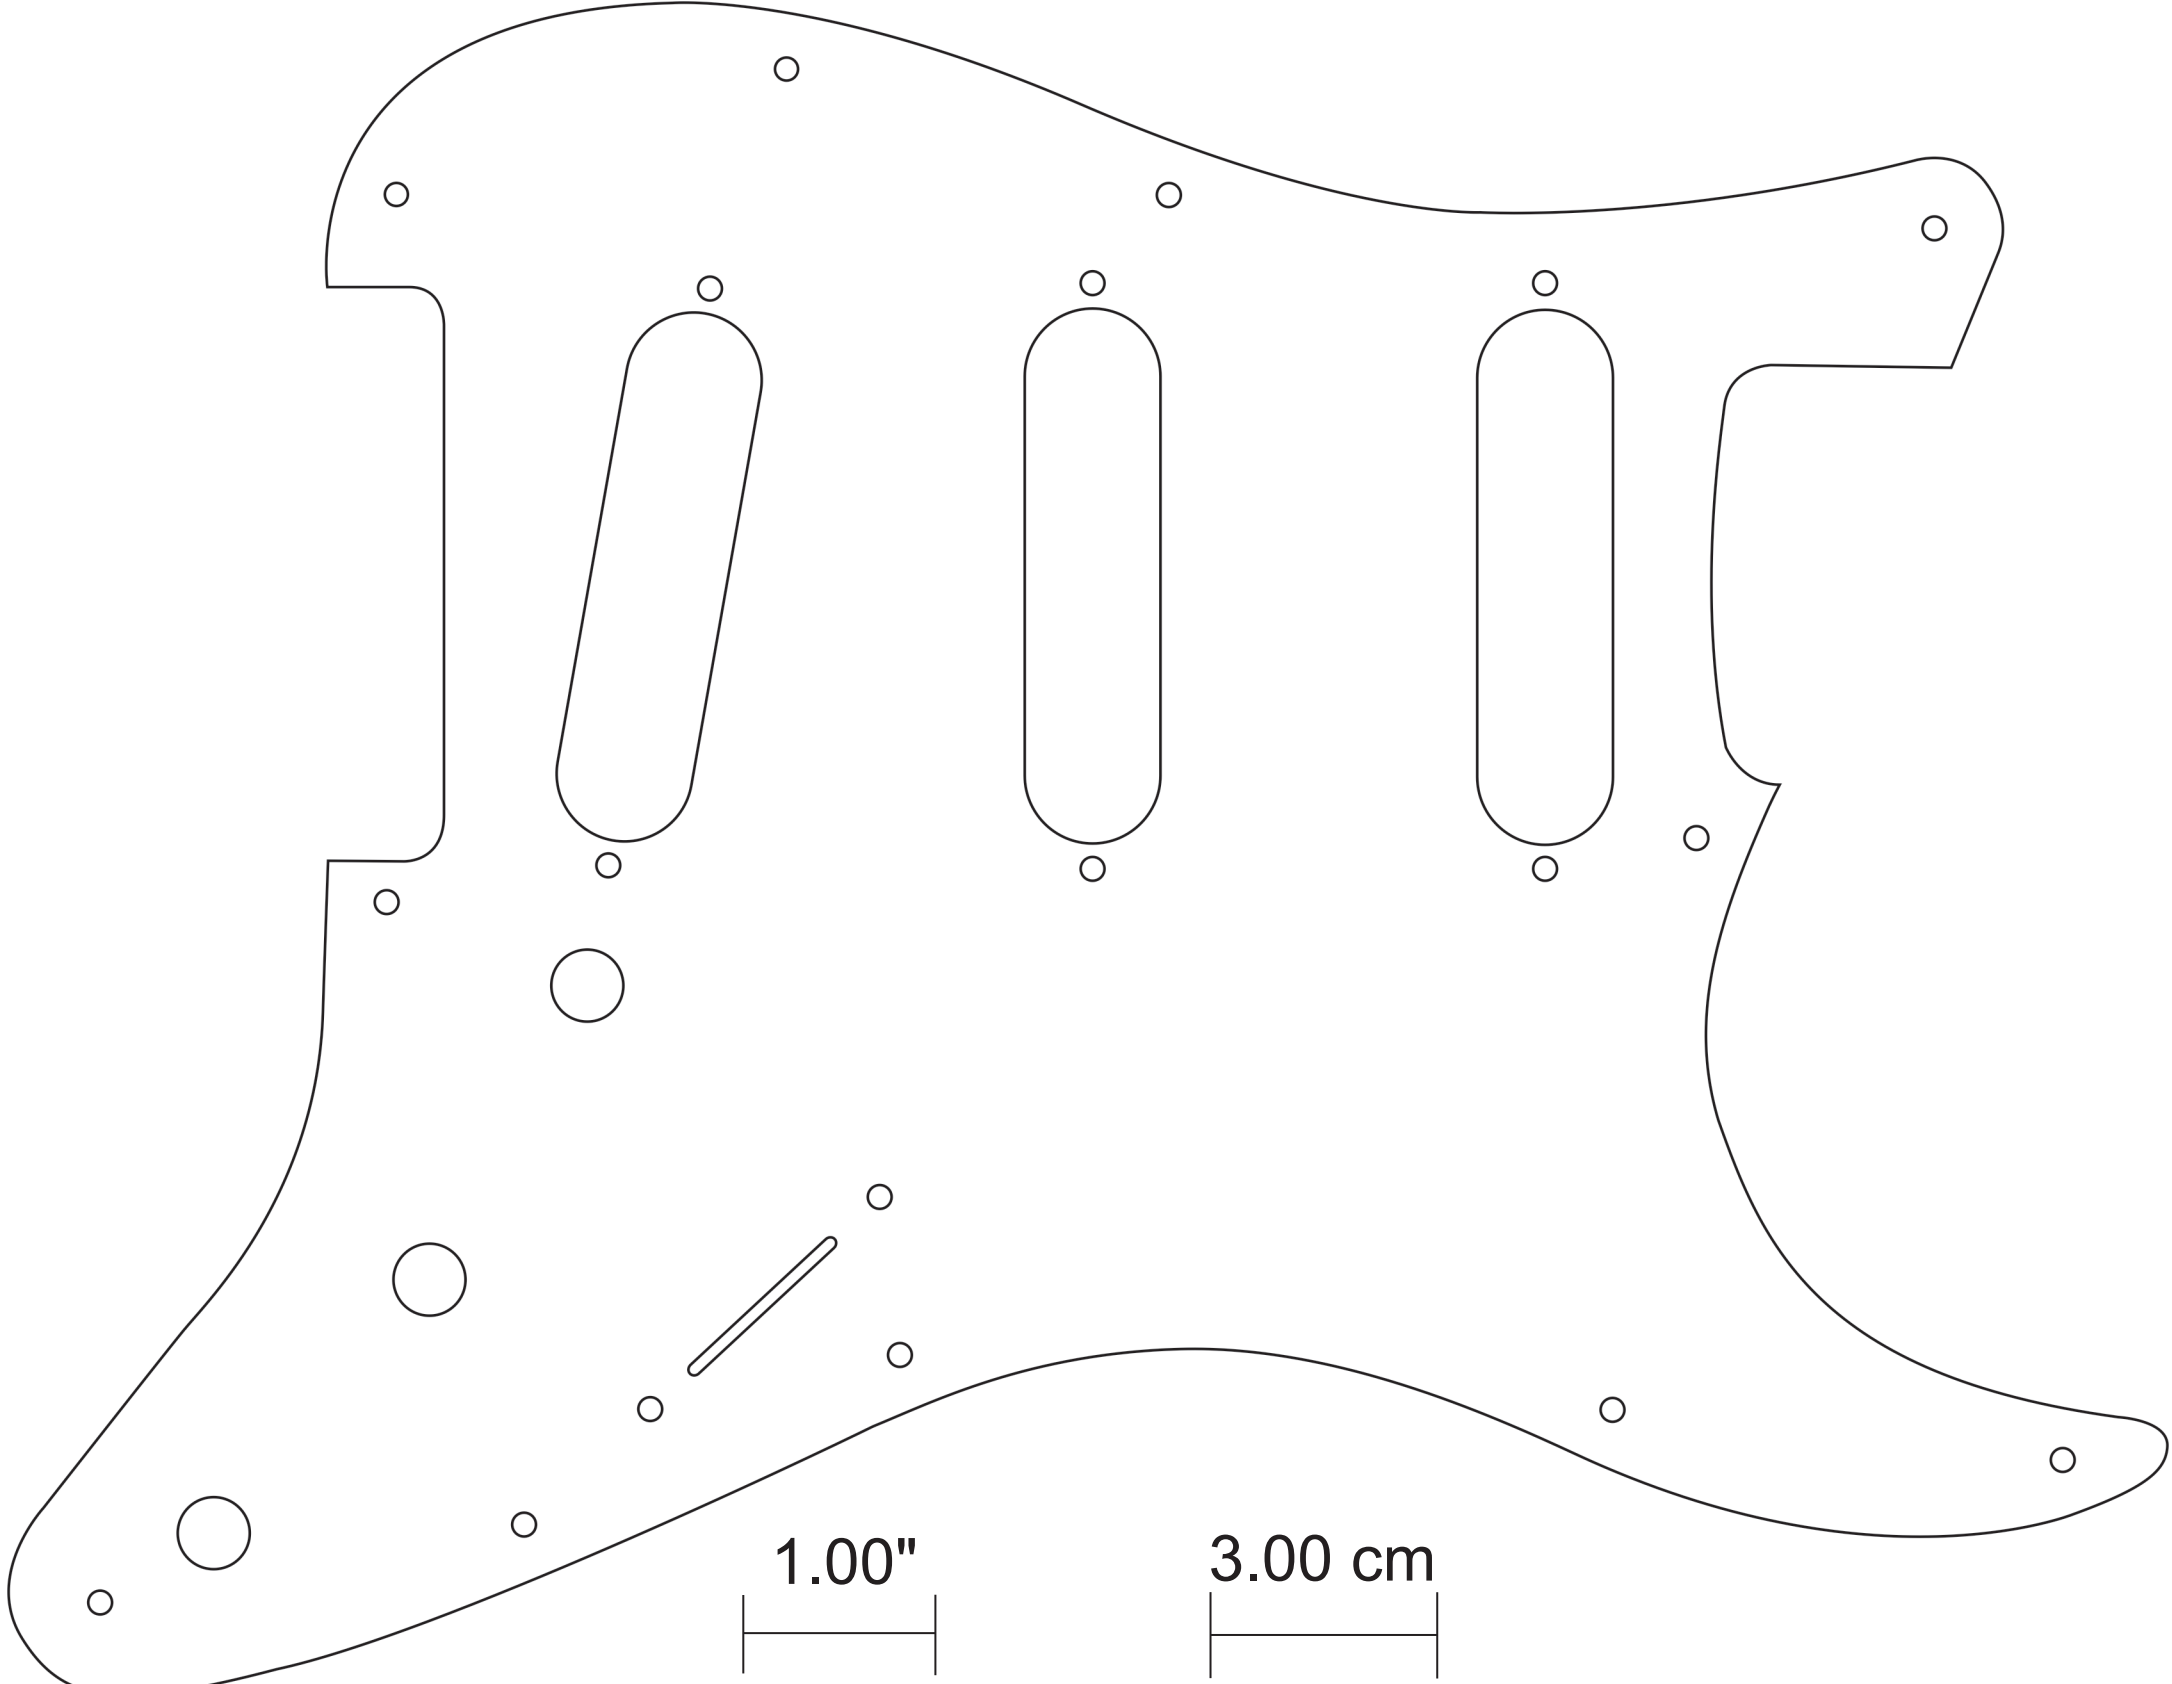

# Strat® Style Pick Guard Outline

Be sure print scaling is turned off when printing this PDF. After printing be sure and confirm that the dimension lines above are true to scale. If you experience problems with the PDF send a Self Addressed Stamped envelope with your written request for a tracing or print of the template we have on file to: Terrapin Guitars LLC, PO Box 11565, Eugene, OR 97440